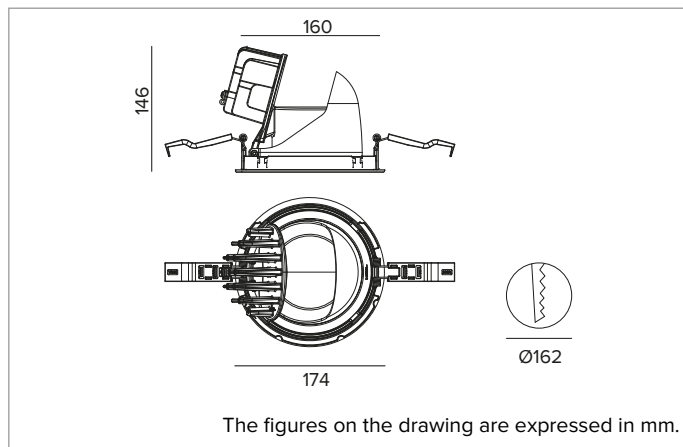

1T9138EL | CTEVO EXTRACTABLE 162

Recessed extractable LED projector

| | | | | | |
|--------|-----------------|---------------|--------|------|-----------|
| | | 2700K | H(m) | D(m) | Emax(lx) |
| | | Ra90 | | | 53° |
| | | Fixture Power | 55W | 1 | 0.99 7076 |
| | | Source Flux | 6152lm | 2 | 1.98 1769 |
| | | Fixture Flux | 4876lm | 3 | 2.97 786 |
| | | Efficacy | 89lm/W | 4 | 3.96 442 |
| TS1320 | Imax=1150cd/klm | Imax | 7076cd | 5 | 4.95 283 |

Optic: REFLECTOR

Beam angles: WFL

Optical efficiency: 79%

Fixture flux: 4876lm

Luminous efficacy: 89lm/W

Photobiological safety: Compliant with RG1 low risk group

MECHANICAL CHARACTERISTICS

Die-cast white painted anodised aluminium body and dissipator. Friction rotation system on hinges with adjustability of the fixture from -25°/+75° on a vertical plane and can be manually aimed to 355° on a horizontal plane. Trim version with an integrated white ring.

Colour and finish: Plaster white

Weight: 1.15Kg

Degree of protection: IP20

ELECTRICAL CHARACTERISTICS

Integrated electronic ON-OFF driver.

Fixture Power: 55W

Power supply: 220-240Vac 50/60Hz

Insulation Class: CLASS 2