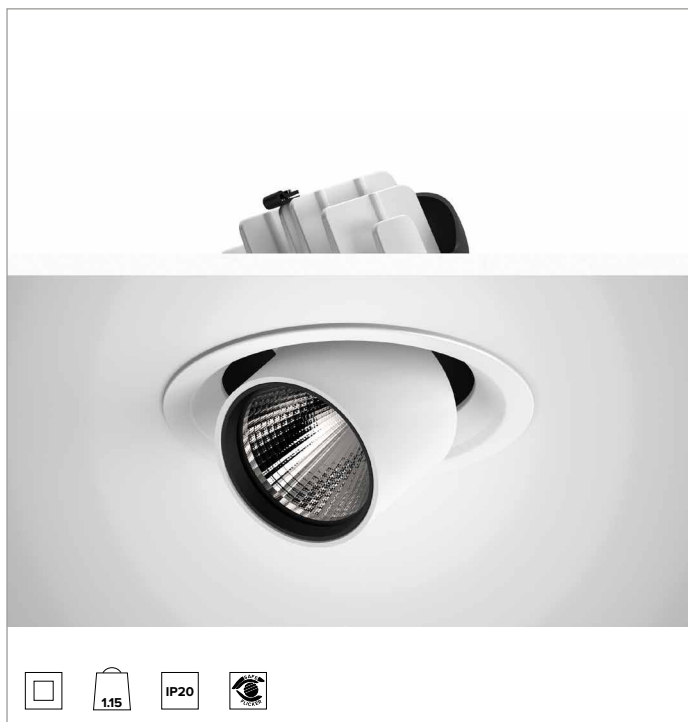

1T9138EL | CTEVO EXTRACTABLE 162

Recessed extractable LED projector

| | | | | | |
|--------|-----------------|---------------|--------|------|-----------|
| | | 2700K | H(m) | D(m) | Emax(lx) |
| | | Ra90 | | | 53° |
| | | Fixture Power | 55W | 1 | 0.99 7076 |
| | | Source Flux | 6152lm | 2 | 1.98 1769 |
| | | Fixture Flux | 4876lm | 3 | 2.97 786 |
| | | Efficacy | 89lm/W | 4 | 3.96 442 |
| TS1320 | Imax=1150cd/klm | Imax | 7076cd | 5 | 4.95 283 |

CCT nominal: 2700K

Lifetime (L80/B10): >50000h tq +25°C

ILLUMINOTECHNICAL CHARACTERISTICS

WFL - precision optics with a black silicone cut off ring. Convex faceted highly reflective anodised aluminium reflector and a holographic diffusion filter. UGR<19 (EN 12464-1).

Optic: REFLECTOR

Beam angles: WFL

Optical efficiency: 79%

Fixture flux: 4876lm

Luminous efficacy: 89lm/W

Photobiological safety: Compliant with RG1 low risk group

MECHANICAL CHARACTERISTICS

Die-cast white painted anodised aluminium body and dissipator. Friction rotation system on hinges with adjustability of the fixture from -25°/+75° on a vertical plane and can be manually aimed to 355° on a horizontal plane. Trim version with an integrated white ring.

Colour and finish: Plaster white

Weight: 1.15Kg

Degree of protection: IP20

ELECTRICAL CHARACTERISTICS

Integrated electronic ON-OFF driver.

Fixture Power: 55W

Power supply: 220-240Vac 50/60Hz

Insulation Class: CLASS 2